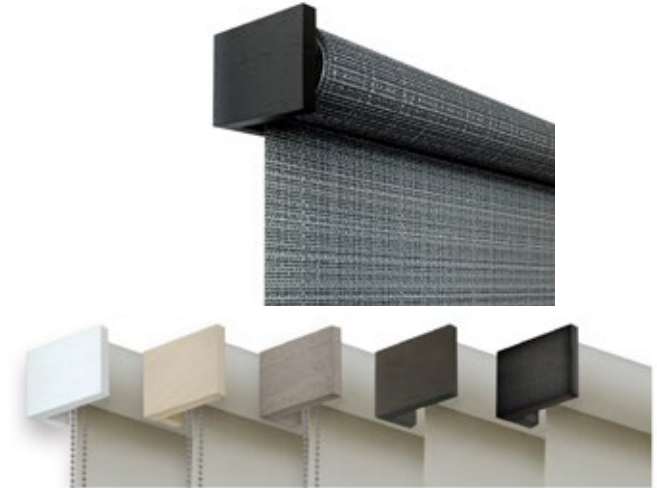

MOTORIZATION

Battery motor with integrated battery and receiver	
Battery motor Home BID 5V (max. 6 m2)	242
Battery charger BID	32
230V - motor with electronic end position setting, wireless control	
Motor Home BID	225
230V - motor with mechanical end position setting, wired control	
Motor Home	87

REMOTE CONTROL

Remote, wireless control	
Home 1 channel remote BID	50
Home 15channel remote BID	74
Mini-Bridge for control BID devices over internet	127
Bridge for control BID devices over internet	262

CHAIN CONTROL

Chains - metal	
Endless chain - nickel satin	-
Endless chain - gun metal	7
Endless chain - dungeon	7
Endless chain - white	28