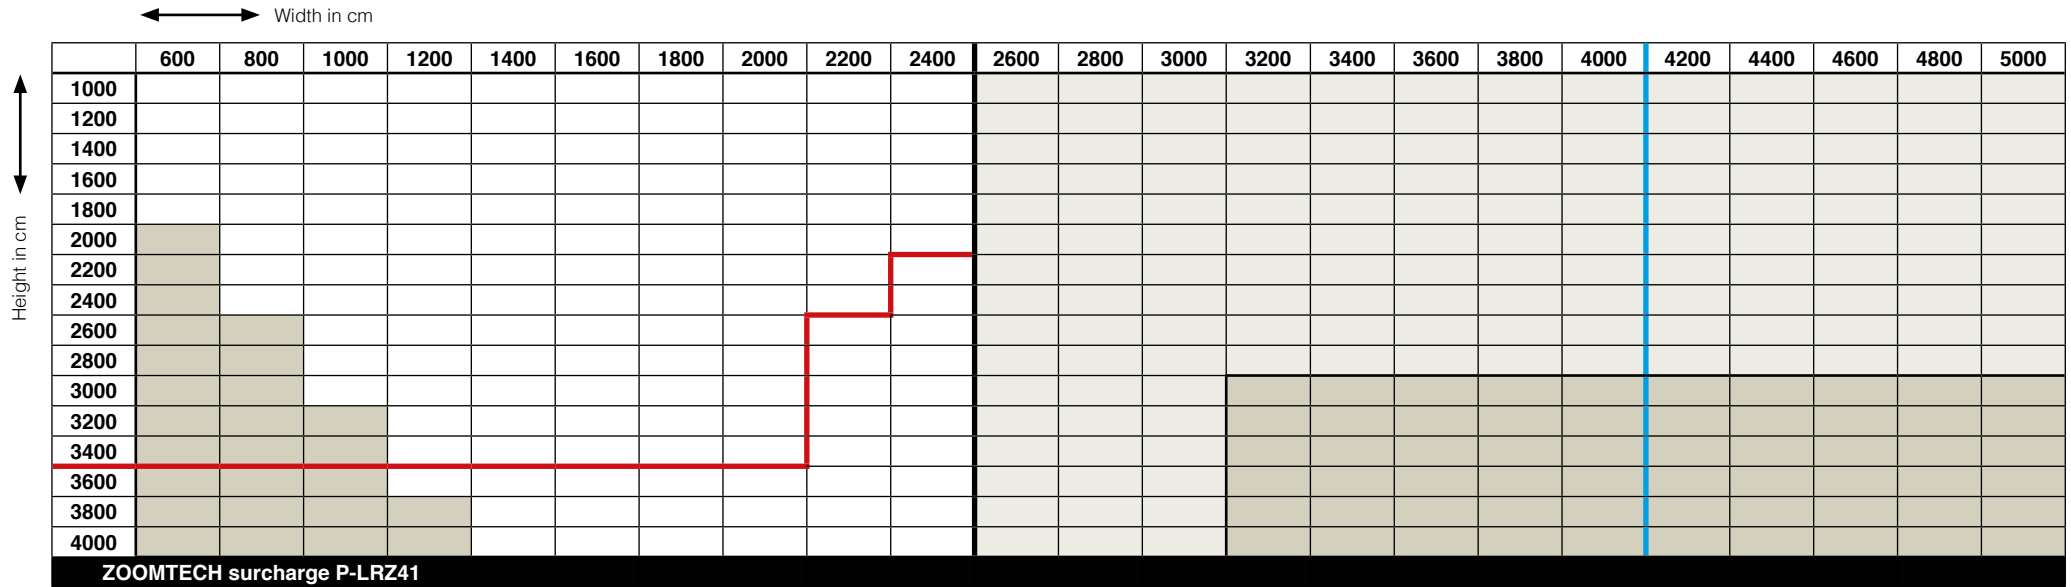

# PRICELIST USER GUIDE

- Left bottom: sizes not recommended.
- All sizes below and next to this line require a motorised system. Tube size 43mm.
- Right from this line ZOOMTECH is required. ZOOMTECH surcharge is applied. Tube size 43mm.
- Right bottom: welded seams are required.
- Tube size increases to 47mm.